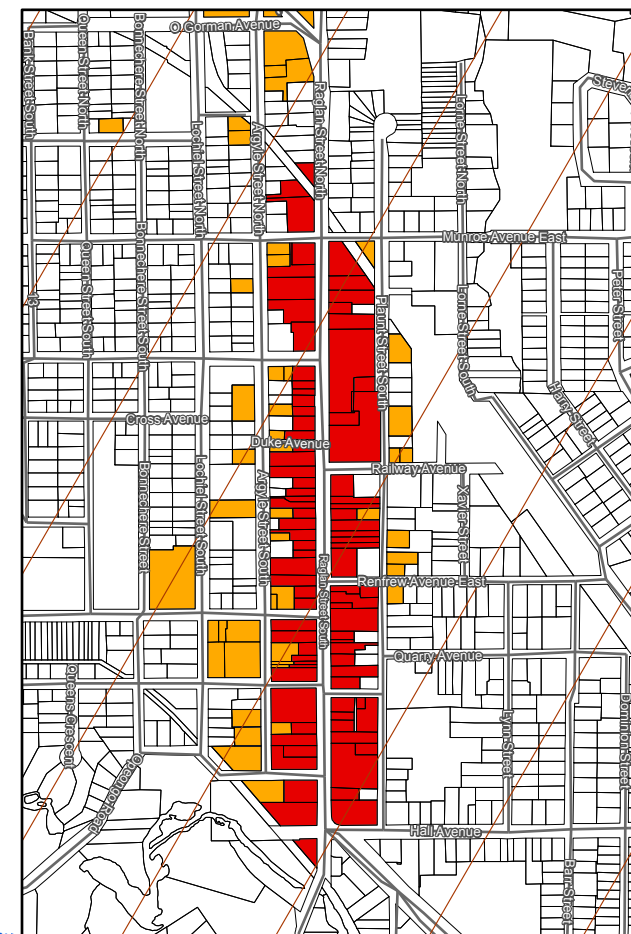

Renfrew Community Improvement Plan

Community Improvement Project Area
 Schedule "A" to By-law No. ____ - 2015

Legend

 Community Improvement Project Area

**Community Improvement Districts
 (refer to Section 3.2 of the Community Improvement Plan)**

-  Downtown Core District
-  Downtown Periphery District
-  O'Brien Road/Veteran's Memorial Boulevard Commercial District
-  Stewart Street Commercial District
-  Town-Wide District

Detail Map - Downtown Renfrew